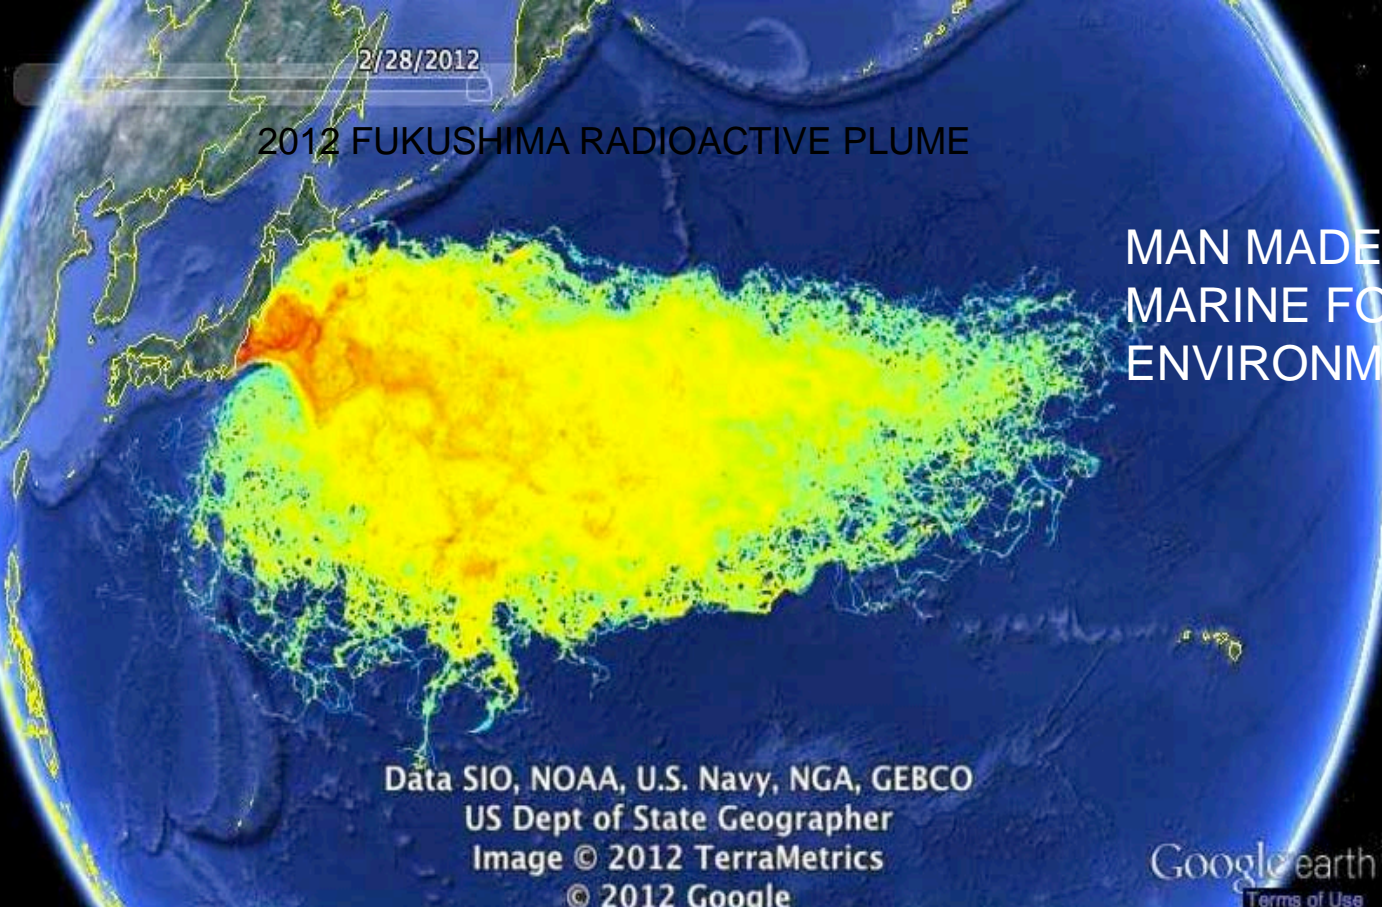

ULU

UNIVERSITY OF HAWAII

PACIFIC BUSINESS CENTER PROGRAM

PACIFIC REGION BREADFRUIT INITIATIVE (PRBI)

2015 RISING VOICES BOULDER COLORADO

CELEBRITY POWER POINT PRESENTATION

SANTA FE, NEW MEXICO - OCT 30

**SOME MAN MADE
DISASTERS ARE MORE
APPARENT THEN OTHERS**

MARSHALL ISLANDS

2/28/2012

2012 FUKUSHIMA RADIOACTIVE PLUME

Data SIO, NOAA, U.S. Navy, NGA, GEBCO
 US Dept of State Geographer
 Image © 2012 TerraMetrics
 © 2012 Google

MAN MADE DISASTERS AND IMPACT ON MARINE FOOD RESOURCES AND ENVIRONMENT

DR DIANE RAGONE DIRECTOR,
BREADFRUIT INSITUTUE

DR. SUSAN MURCH
DEVELOPED PROPAGATION
METHOD FOR BREADFRUIT

BREAK THROUGH IN BREADFRUIT RESEARCH: (REAFFIRMING ANCIENT WISDOM)

IMPLICATIONS FOR SELF RELIANCE, HEALTH, ENVIRONMENT,
COMMUNITY/VILLAGE BASED ECONOMIC DEVELOPMENT &