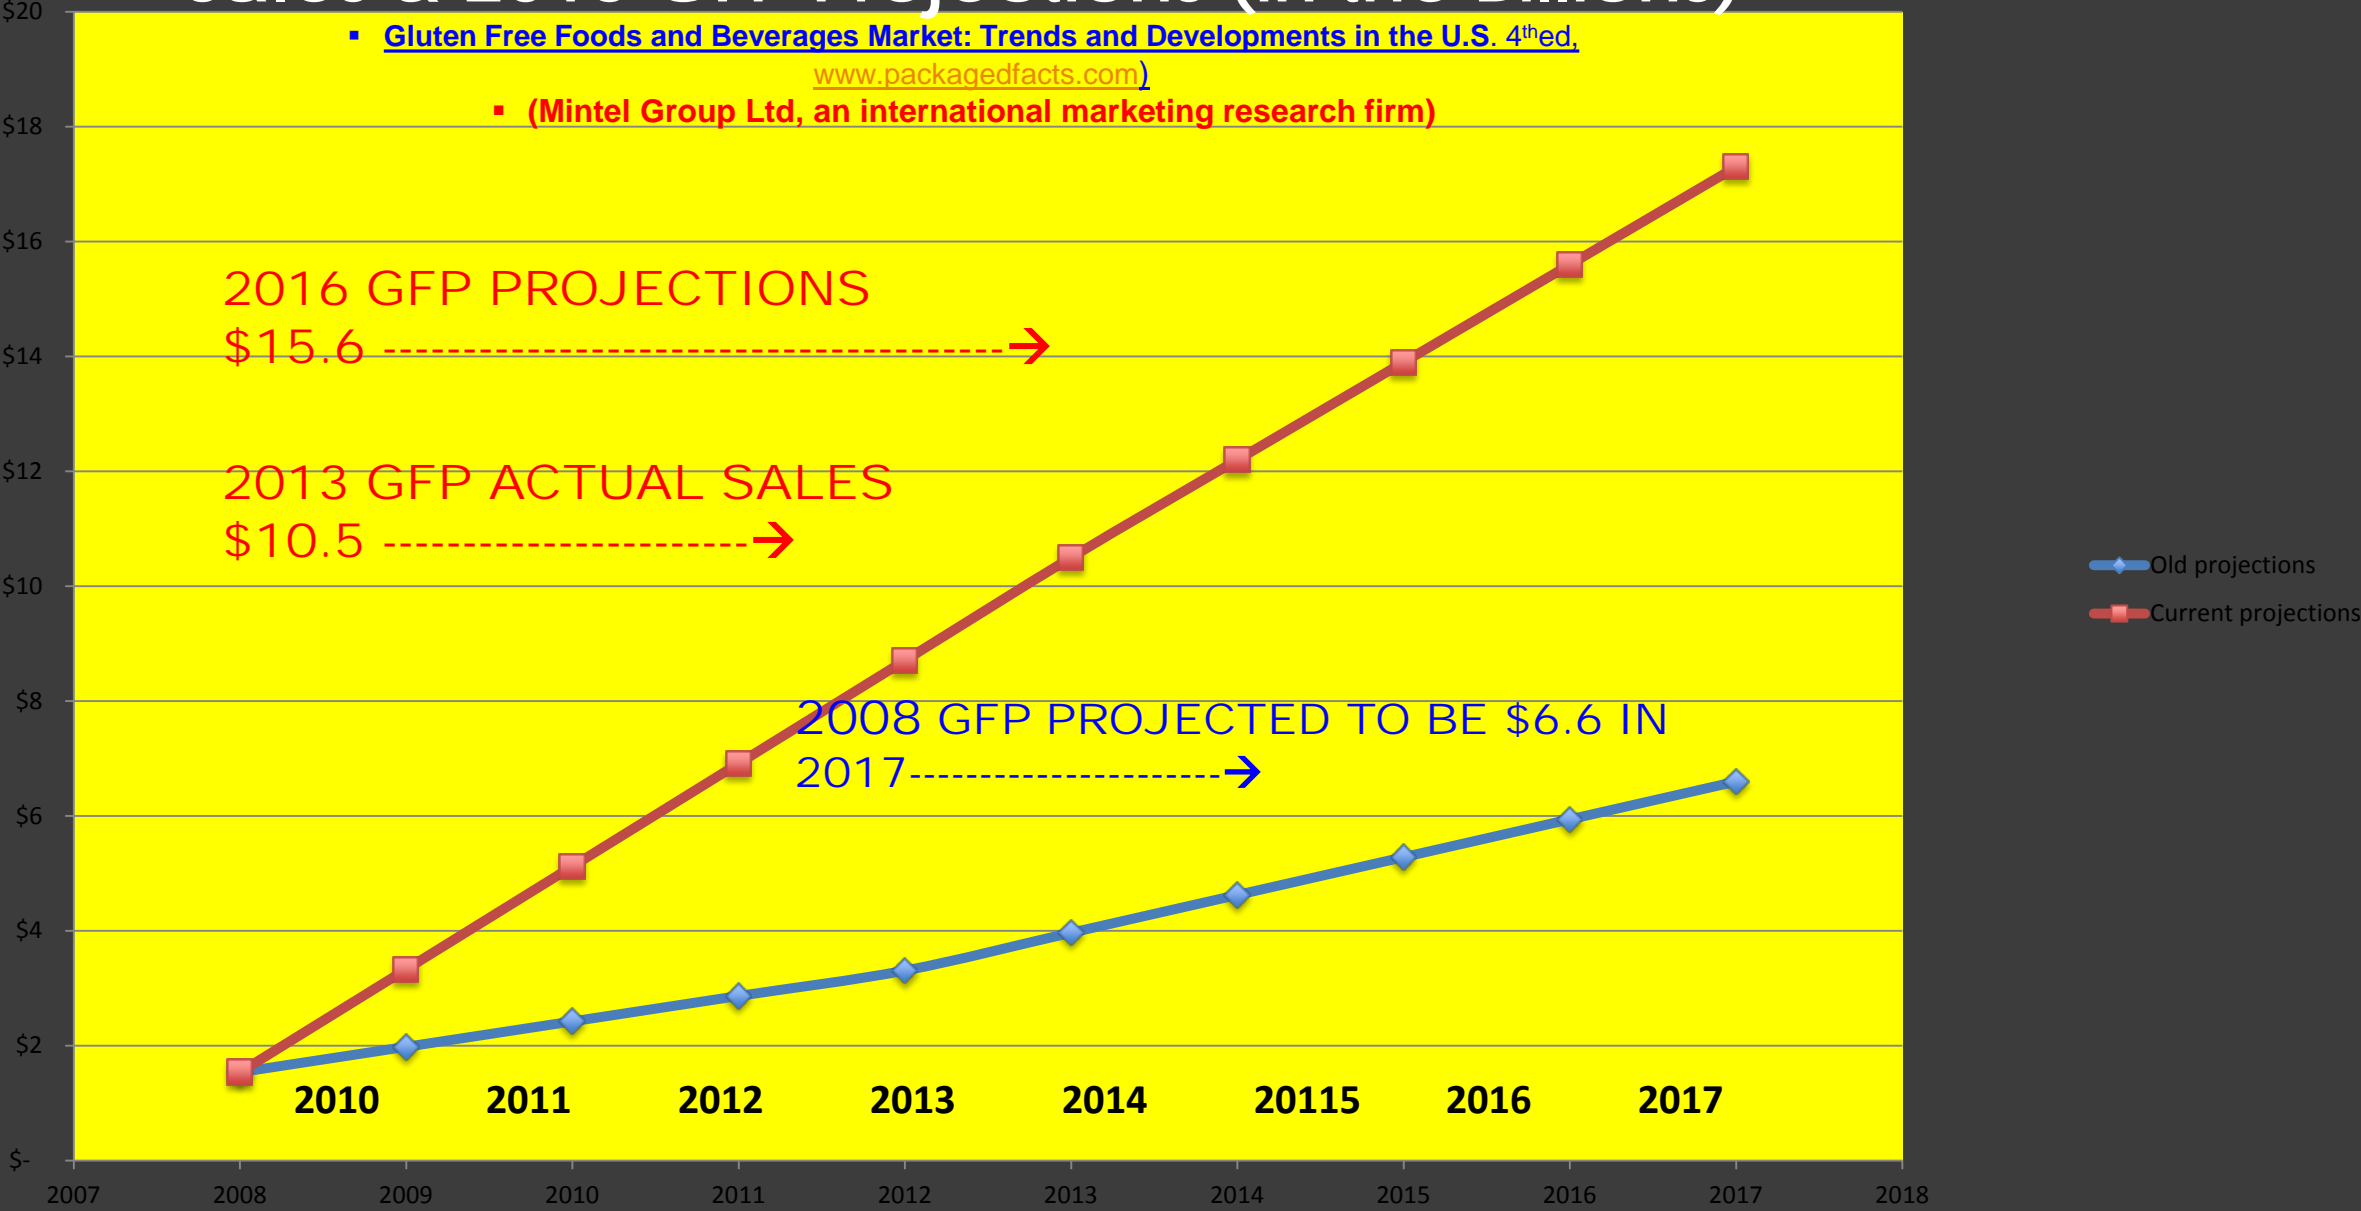

REGIONAL SUPPLY

- Breadfruit tree propagation in the thousands per month

- PLANT TO HARVEST REDUCED BY 50%

3 YEAR OLD TREE

Gluten Free Product (GFP) Actual 2013 Sales & 2016 GFP Projections (in the Billions)