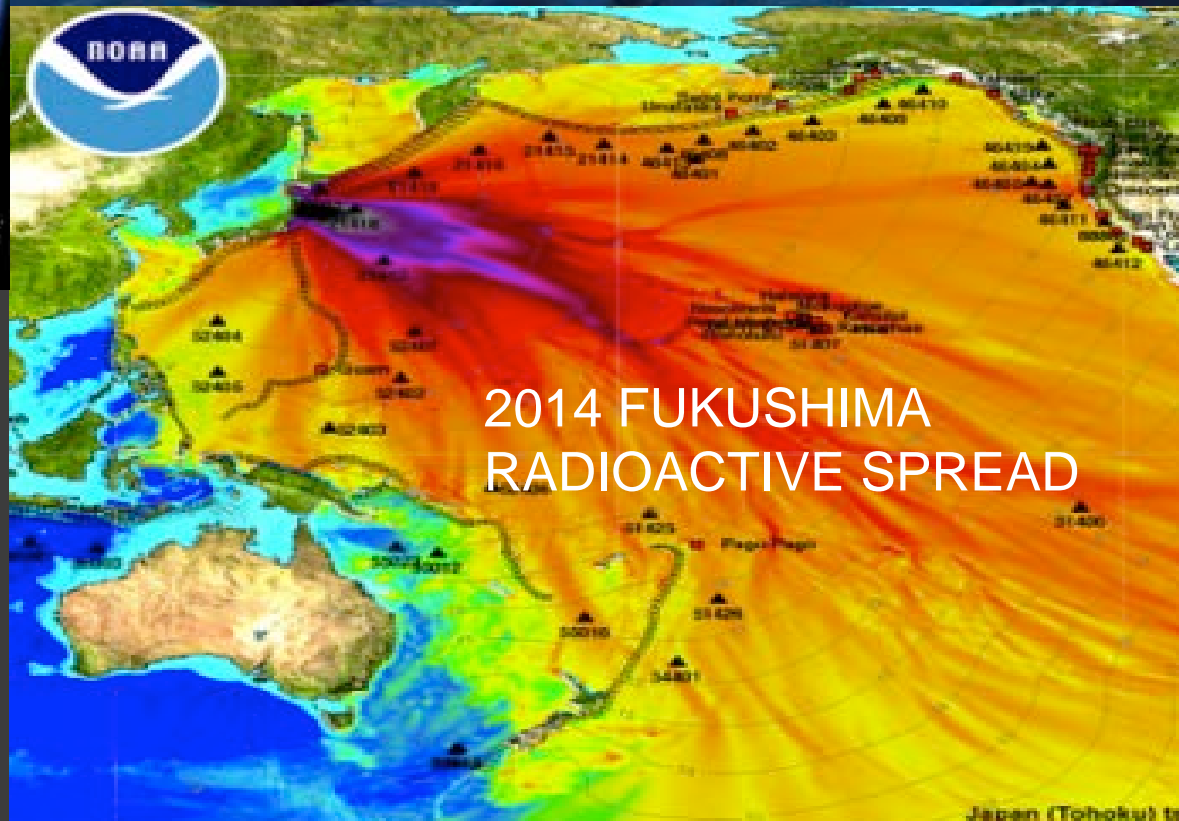

MARSHALL ISLANDS

2/28/2012

2012 FUKUSHIMA RADIOACTIVE PLUME

Data SIO, NOAA, U.S. Navy, NGA, GEBCO
 US Dept of State Geographer
 Image © 2012 TerraMetrics
 © 2012 Google

MAN MADE DISASTERS AND IMPACT ON MARINE FOOD RESOURCES AND ENVIRONMENT